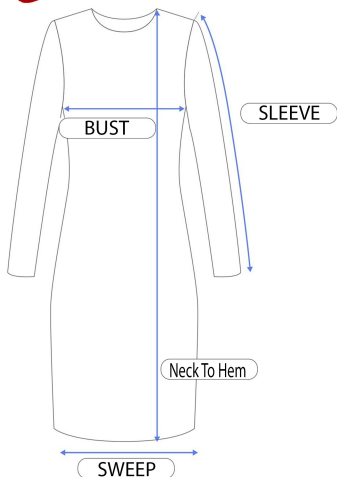

24 *Seven*

COMFORT APPAREL

R009689MAV						
Size	Shoulder	Bust	Hip	Sweep	Sleeve	Neck To Hem
S	15	32	36	47	22	34
M	15.5	33	38	48	22.35	34.62
L	16	34	40	49	22.7	35.25
XL	16.5	35	42	50	23.05	35.88
1X	17.5	37	46	52	23.65	37.12

MADE IN USA

MACHINE WASH, COOL WATER, NO BLEACH, DRY FLAT, COOL IRON

92% POLY, 8% SPANDEX