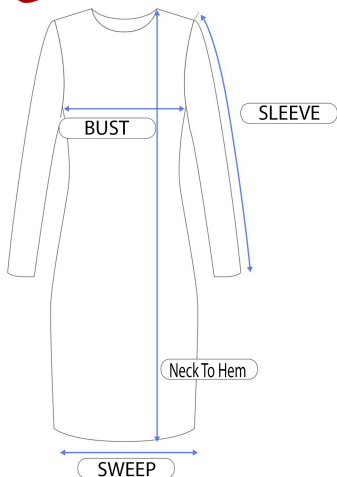

24

Seven

COMFORT APPAREL

6243NBB					
Size	Bust	Hip	Sweep	Sleeve	Neck To Hem
S	34	38	43	16	35
M	35	40	44	16.35	35.62
L	36	42	45	16.7	36.25
XL	37	44	46	17.05	36.88

MADE IN D/I

92% POLY, 8% SPANDEX