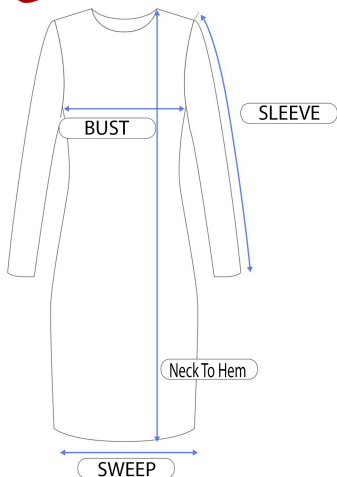

24

Seven

COMFORT APPAREL

R017702SQB					
Size	Hip	Waist	Waist To Hem	Inseam	Pants Rise
M	37	34	18.25	10	10.5
L	39	36	18.5	10.5	11
XL	41	38	18.75	11	11.5
1X	45	42	19.25	11.5	12

MADE IN USA

MACHINE WASH, COOL WATER, NO BLEACH, DRY FLAT, COOL IRON

92% poly, 8% spandex