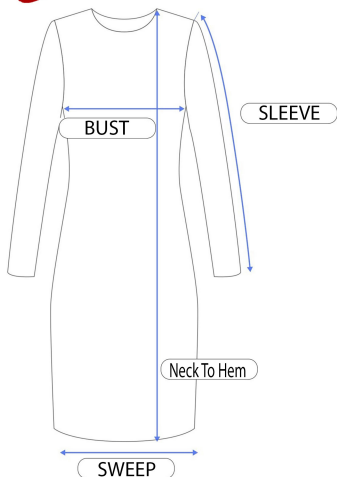

# 24 *Seven*

COMFORT APPAREL

R017695FRR					
Size	Shoulder	Bust	Hip	Sweep	Neck To Hem
S	11	28	43	99	52
M	11.5	29	45	100	52.62
L	12	30	47	101	53.25
XL	12.5	31	49	102	53.88
1X	13.5	33	53	104	55.12

MADE IN USA

MACHINE WASH, COOL WATER, NO BLEACH, DRY FLAT, COOL IRON

92% POLY, 8% SPANDEX