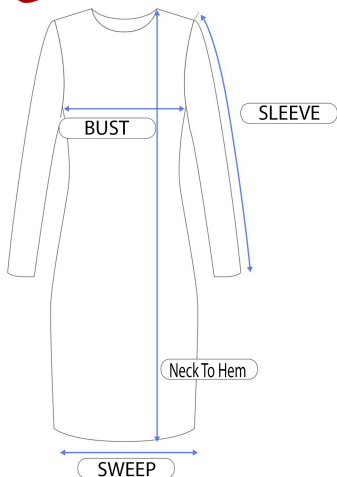

# 24 *Seven*

COMFORT APPAREL

R017695FGR					
Size	Shoulder	Bust	Hip	Sweep	Neck To Hem
S	11	28	43	99	52
M	11.5	29	45	100	52.62
L	12	30	47	101	53.25
XL	12.5	31	49	102	53.88
1X	13.5	33	53	104	55.12

MADE IN USA

MACHINE WASH, COOL WATER, NO BLEACH, DRY FLAT, COOL IRON

92% POLY, 8% SPANDEX