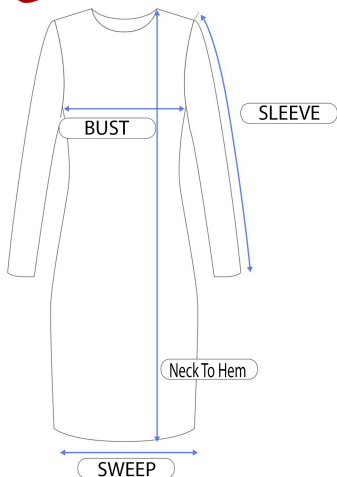

24 *Seven*

COMFORT APPAREL

R017695BWN					
Size	Shoulder	Bust	Hip	Sweep	Neck To Hem
S	11	28	43	99	52
M	11.5	29	45	100	52.62
L	12	30	47	101	53.25
XL	12.5	31	49	102	53.88
1X	13.5	33	53	104	55.12

MADE IN USA

MACHINE WASH, COOL WATER, NO BLEACH, DRY FLAT, COOL IRON

92% POLY, 8% SPANDEX