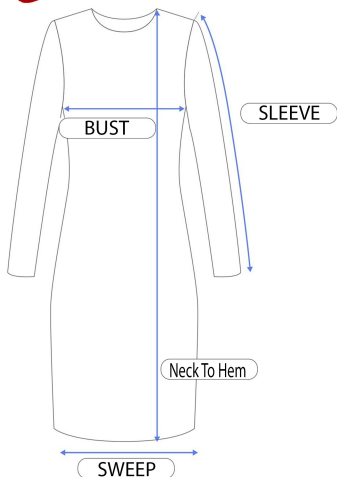

24

Seven

COMFORT APPAREL

R017695					
Size	Shoulder	Bust	Hip	Sweep	Neck To Hem
S	11	28	43	99	52
M	11.5	29	45	100	52.62
L	12	30	47	101	53.25
XL	12.5	31	49	102	53.88
1X	13.5	33	53	104	55.12

MADE IN USA

MACHINE WASH, COOL WATER, NO BLEACH, DRY FLAT, COOL IRON

92% poly, 8% spandex