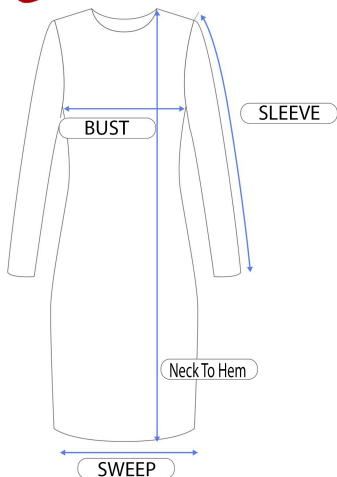

# 24 *Seven*

COMFORT APPAREL

R017680YTP						
Size	Shoulder	Bust	Hip	Sweep	Sleeve	Neck To Hem
S	13.5	31	36	74	11	54
M	14	32	38	75	11.35	54.62
L	14.5	33	40	76	11.7	55.25
XL	15	34	42	77	12.05	55.88
1X	16	36	46	79	12.65	57.12

MADE IN USA

MACHINE WASH, COOL WATER, NO BLEACH, DRY FLAT, COOL IRON

92% POLY, 8% SPANDEX