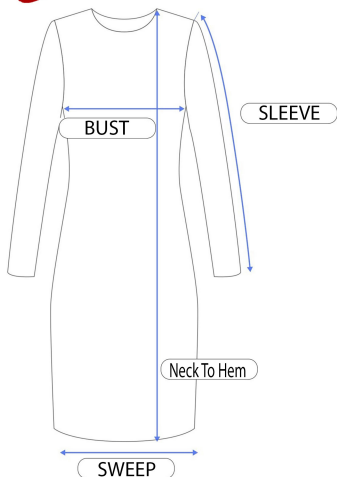

24

Seven

COMFORT APPAREL

R017680BIR						
Size	Shoulder	Bust	Hip	Sweep	Sleeve	Neck To Hem
S	13.5	31	36	74	11	54
M	14	32	38	75	11.35	54.62
L	14.5	33	40	76	11.7	55.25
XL	15	34	42	77	12.05	55.88
1X	16	36	46	79	12.65	57.12

MADE IN USA

MACHINE WASH, COOL WATER, NO BLEACH, DRY FLAT, COOL IRON

92% POLY, 8% SPANDEX