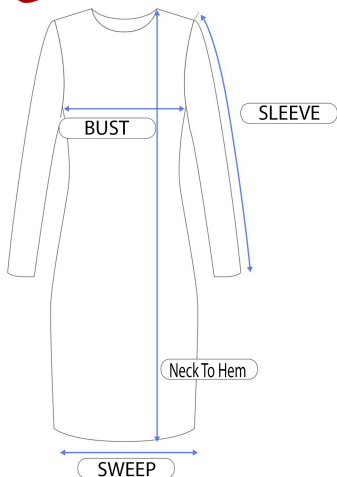

# 24 *Seven*

COMFORT APPAREL

R017680						
Size	Shoulder	Bust	Hip	Sweep	Sleeve	Neck To Hem
S	13.5	31	36	74	11	54
M	14	32	38	75	11.35	54.62
L	14.5	33	40	76	11.7	55.25
XL	15	34	42	77	12.05	55.88
1X	16	36	46	79	12.65	57.12

MADE IN USA

MACHINE WASH, COOL WATER, NO BLEACH, DRY FLAT, COOL IRON

92% poly, 8% spandex