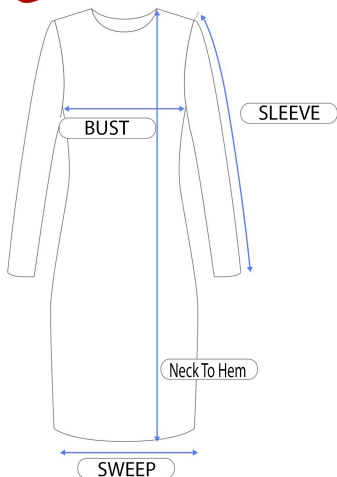

# 24 *Seven*

COMFORT APPAREL

R017679TGG					
Size	Shoulder	Bust	Hip	Sweep	Neck To Hem
S	16	28	34	36	46
M	16.5	29	36	37	46.62
L	17	30	38	38	47.25
XL	17.5	31	40	39	47.88
1X	18.5	33	44	41	49.12

MADE IN USA

MACHINE WASH, COOL WATER, NO BLEACH, DRY FLAT, COOL IRON

92% POLY, 8% SPANDEX