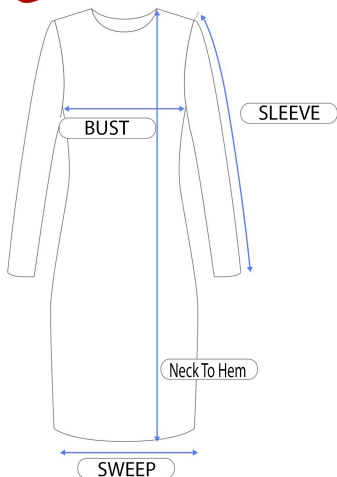

# Seven

COMFORT APPAREL

R017679GST					
Size	Shoulder	Bust	Hip	Sweep	Neck To Hem
S	16	28	34	36	46
M	16.5	29	36	37	46.62
L	17	30	38	38	47.25
XL	17.5	31	40	39	47.88
1X	18.5	33	44	41	49.12

MADE IN USA

MACHINE WASH, COOL WATER, NO BLEACH, DRY FLAT, COOL IRON