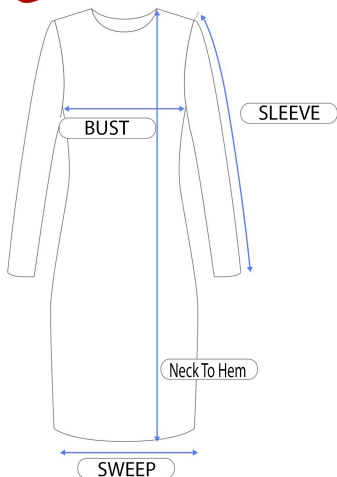

24 *Seven*

COMFORT APPAREL

R017679					
Size	Shoulder	Bust	Hip	Sweep	Neck To Hem
S	16	28	34	36	46
M	16.5	29	36	37	46.62
L	17	30	38	38	47.25
XL	17.5	31	40	39	47.88
1X	18.5	33	44	41	49.12

MADE IN USA

MACHINE WASH, COOL WATER, NO BLEACH, DRY FLAT, COOL IRON

92% poly, 8% spandex