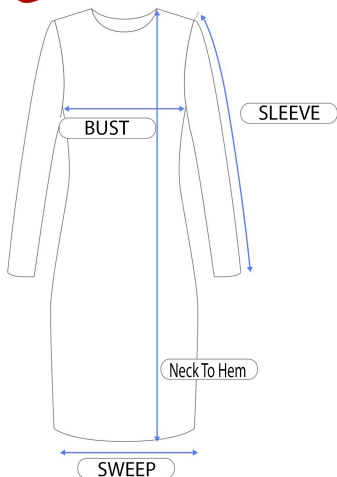

24 *Seven*

COMFORT APPAREL

R017668PPS					
Size	Shoulder	Bust	Hip	Sweep	Neck To Hem
S	13	35	39	47	34.5
M	13.5	36	41	48	35.12
L	14	37	43	49	35.75
XL	14.5	38	45	50	36.38
1X	15.5	40	49	52	37.62

MADE IN USA

MACHINE WASH, COOL WATER, NO BLEACH, DRY FLAT, COOL IRON

92% POLY, 8% SPANDEX