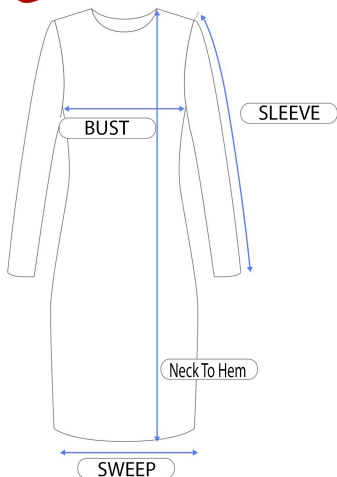

24 *Seven*

COMFORT APPAREL

R017660TGG					
Size	Shoulder	Bust	Hip	Sweep	Neck To Hem
S	11	30	40	96	38
M	11.5	31	42	97	38.62
L	12	32	44	98	39.25
XL	12.5	33	46	99	39.88
1X	13.5	35	50	101	41.12

MADE IN USA

MACHINE WASH, COOL WATER, NO BLEACH, DRY FLAT, COOL IRON

92% POLY, 8% SPANDEX