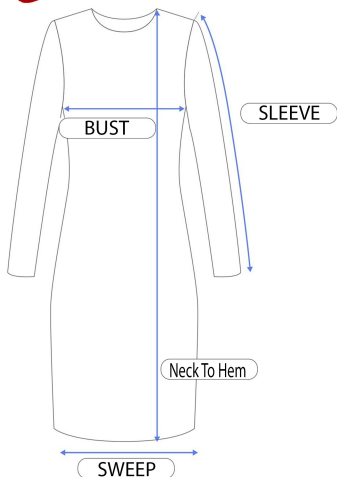

24

Seven

COMFORT APPAREL

R017660RYF					
Size	Shoulder	Bust	Hip	Sweep	Neck To Hem
S	11	30	40	96	38
M	11.5	31	42	97	38.62
L	12	32	44	98	39.25
XL	12.5	33	46	99	39.88
1X	13.5	35	50	101	41.12

MADE IN USA

MACHINE WASH, COOL WATER, NO BLEACH, DRY FLAT, COOL IRON

92% POLY, 8% SPANDEX