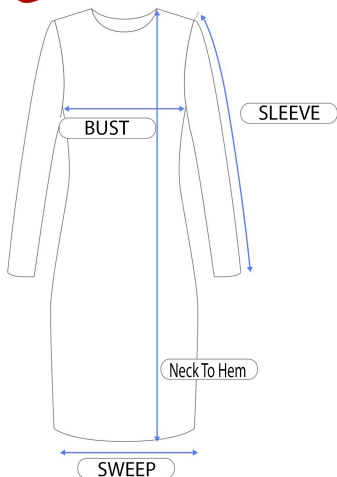

24 *Seven*

COMFORT APPAREL

R017660PST					
Size	Shoulder	Bust	Hip	Sweep	Neck To Hem
S	11	30	40	96	38
M	11.5	31	42	97	38.62
L	12	32	44	98	39.25
XL	12.5	33	46	99	39.88
1X	13.5	35	50	101	41.12

MADE IN USA

MACHINE WASH, COOL WATER, NO BLEACH, DRY FLAT, COOL IRON

92% poly, 8% spandex