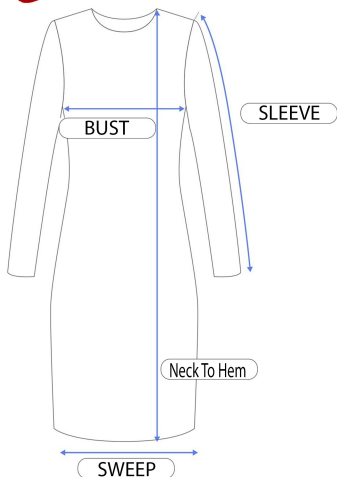

24 *Seven*

COMFORT APPAREL

R017660					
Size	Shoulder	Bust	Hip	Sweep	Neck To Hem
S	11	30	40	96	38
M	11.5	31	42	97	38.62
L	12	32	44	98	39.25
XL	12.5	33	46	99	39.88
1X	13.5	35	50	101	41.12

MADE IN USA

MACHINE WASH, COOL WATER, NO BLEACH, DRY FLAT, COOL IRON

92% poly, 8% spandex