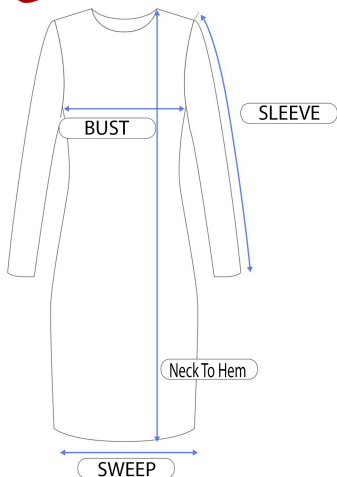

24

Seven

COMFORT APPAREL

R017650CRS					
Size	Shoulder	Bust	Hip	Sweep	Neck To Hem
S	9.5	26	42	79	36.5
M	10	27	44	80	37.12
L	10.5	28	46	81	37.75
XL	11	29	48	82	38.38
1X	12	31	52	84	39.62

MADE IN USA

MACHINE WASH, COOL WATER, NO BLEACH, DRY FLAT, COOL IRON

92% poly, 8% spandex