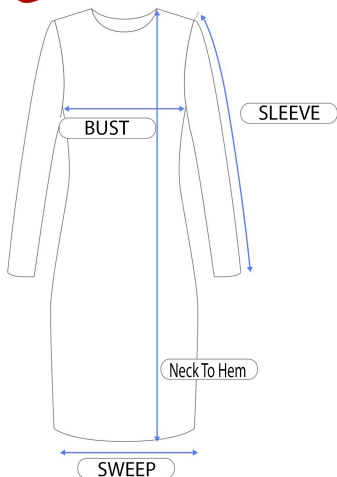

24

Seven

COMFORT APPAREL

R017650					
Size	Shoulder	Bust	Hip	Sweep	Neck To Hem
S	9.5	26	42	79	36.5
M	10	27	44	80	37.12
L	10.5	28	46	81	37.75
XL	11	29	48	82	38.38
1X	12	31	52	84	39.62

MADE IN USA

MACHINE WASH, COOL WATER, NO BLEACH, DRY FLAT, COOL IRON

95% RAYON, 5% SPANDEX