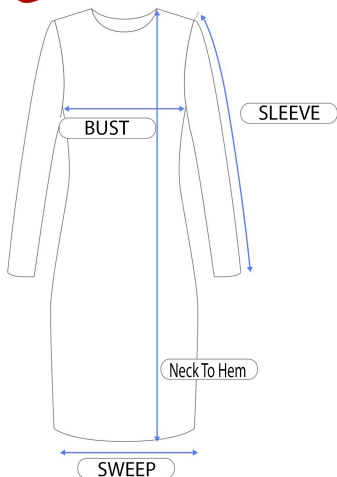

24 *Seven*

COMFORT APPAREL

R017635FNV					
Size	Shoulder	Bust	Hip	Sweep	Neck To Hem
S	13	37	40	47	36.5
M	13.5	38	42	48	37.12
L	14	39	44	49	37.75
XL	14.5	40	46	50	38.38
1X	15.5	42	50	52	39.62

MADE IN USA

MACHINE WASH, COOL WATER, NO BLEACH, DRY FLAT, COOL IRON

92% poly, 8% spandex