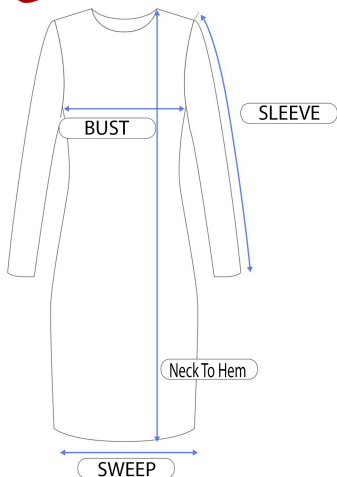

24 *Seven*

COMFORT APPAREL

R017635BLW				
Size	Shoulder	Bust	Hip	Neck To Hem
S	13	37	40	35.5
M	13.5	38	42	36.12
L	14	39	44	36.75
XL	14.5	40	46	37.38
1X	15.5	42	50	38.62

MADE IN USA

MACHINE WASH, COOL WATER, NO BLEACH, DRY FLAT, COOL IRON

92% poly, 8% spandex