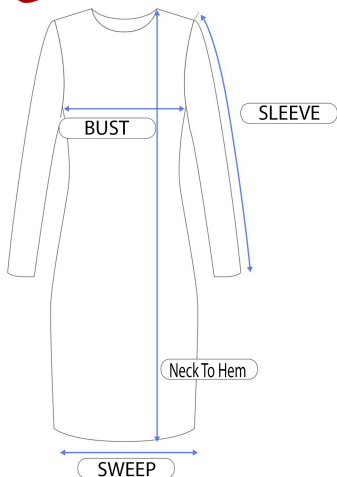

24 *Seven*

COMFORT APPAREL

R017635					
Size	Shoulder	Bust	Hip	Sweep	Neck To Hem
S	13	37	40	47	36.5
M	13.5	38	42	48	37.12
L	14	39	44	49	37.75
XL	14.5	40	46	50	38.38
1X	15.5	42	50	52	39.62

MADE IN USA

MACHINE WASH, COOL WATER, NO BLEACH, DRY FLAT, COOL IRON

95% RAYON, 5% SPANDEX