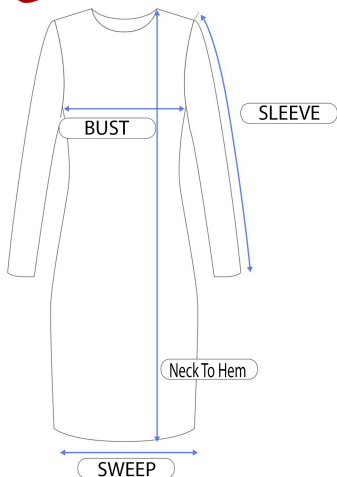

24

Seven

COMFORT APPAREL

R017634			
Size	Bust	Sweep	Neck To Hem
S	26	63	31
M	27	64	31.62
L	28	65	32.25
XL	29	66	32.88
1X	31	68	34.12

MADE IN USA

MACHINE WASH, COOL WATER, NO BLEACH, DRY FLAT, COOL IRON

95% RAYON, 5% SPANDEX