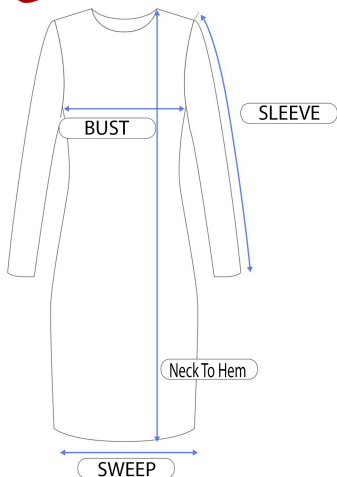

24 *Seven*

COMFORT APPAREL

R017624SWN					
Size	Shoulder	Bust	Hip	Sweep	Neck To Hem
S	18	24	33	113	53.5
M	18.5	25	35	114	54.12
L	19	26	37	115	54.75
XL	19.5	27	39	116	55.38
1X	20.5	29	43	118	56.62

MADE IN USA

MACHINE WASH, COOL WATER, NO BLEACH, DRY FLAT, COOL IRON

92% poly, 8% spandex