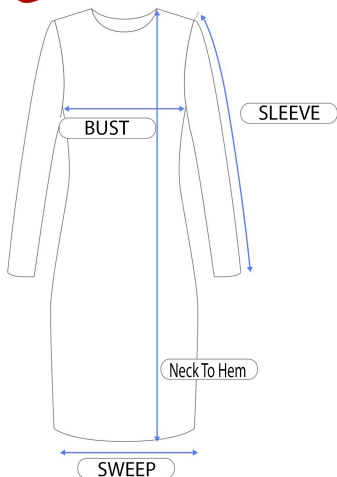

24 *Seven*

COMFORT APPAREL

R017624GRC					
Size	Shoulder	Bust	Hip	Sweep	Neck To Hem
S	18	24	33	113	53.5
M	18.5	25	35	114	54.12
L	19	26	37	115	54.75
XL	19.5	27	39	116	55.38
1X	20.5	29	43	118	56.62

MADE IN USA

MACHINE WASH, COOL WATER, NO BLEACH, DRY FLAT, COOL IRON

92% POLY, 8% SPANDEX