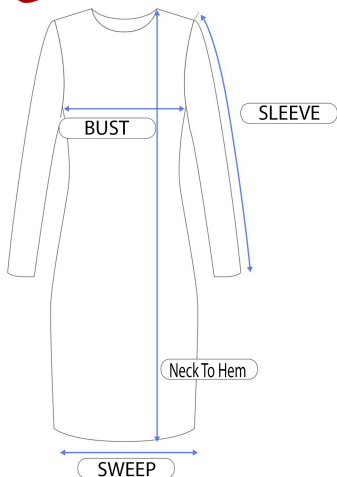

24 *Seven*

COMFORT APPAREL

R017624FLG					
Size	Shoulder	Bust	Hip	Sweep	Neck To Hem
S	18	24	33	113	53.5
M	18.5	25	35	114	54.12
L	19	26	37	115	54.75
XL	19.5	27	39	116	55.38
1X	20.5	29	43	118	56.62

MADE IN USA

MACHINE WASH, COOL WATER, NO BLEACH, DRY FLAT, COOL IRON

92% POLY, 8% SPANDEX