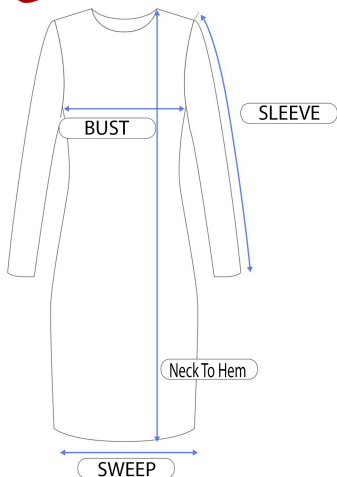

24

Seven

COMFORT APPAREL

R017624					
Size	Shoulder	Bust	Hip	Sweep	Neck To Hem
S	18	24	33	113	53.5
M	18.5	25	35	114	54.12
L	19	26	37	115	54.75
XL	19.5	27	39	116	55.38
1X	20.5	29	43	118	56.62

MADE IN USA

MACHINE WASH, COOL WATER, NO BLEACH, DRY FLAT, COOL IRON

95% rayon, 5% spandex