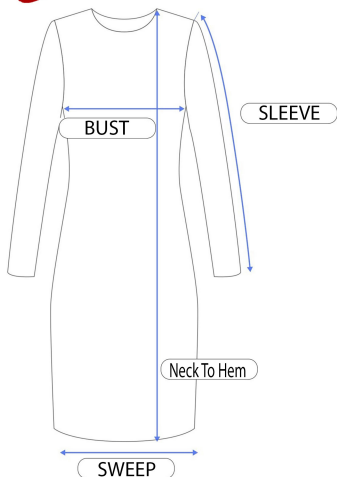

# Seven

COMFORT APPAREL

R017616NTC						
Size	Shoulder	Bust	Hip	Sweep	Sleeve	Neck To Hem
S	12	29	33	92	12	38
M	12.5	30	35	93	12.35	38.62
L	13	31	37	94	12.7	39.25
XL	13.5	32	39	95	13.05	39.88
1X	14.5	34	43	97	13.65	41.12