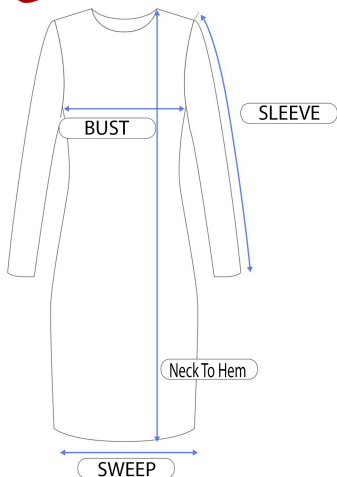

# Seven

COMFORT APPAREL

R017616FNP						
Size	Shoulder	Bust	Hip	Sweep	Sleeve	Neck To Hem
S	12	29	33	92	12	38
M	12.5	30	35	93	12.35	38.62
L	13	31	37	94	12.7	39.25
XL	13.5	32	39	95	13.05	39.88
1X	14.5	34	43	97	13.65	41.12