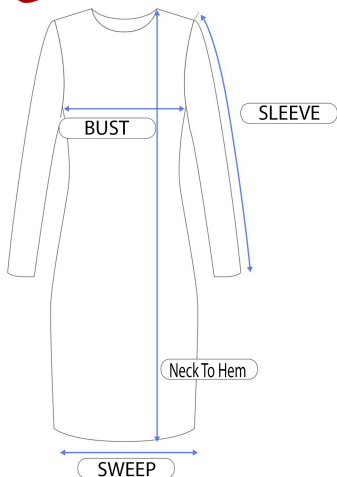

24

Seven

COMFORT APPAREL

R017616						
Size	Shoulder	Bust	Hip	Sweep	Sleeve	Neck To Hem
S	12	29	33	92	12	38
M	12.5	30	35	93	12.35	38.62
L	13	31	37	94	12.7	39.25
XL	13.5	32	39	95	13.05	39.88
1X	14.5	34	43	97	13.65	41.12

MADE IN USA

MACHINE WASH, COOL WATER, NO BLEACH, DRY FLAT, COOL IRON

92% poly, 8% spandex