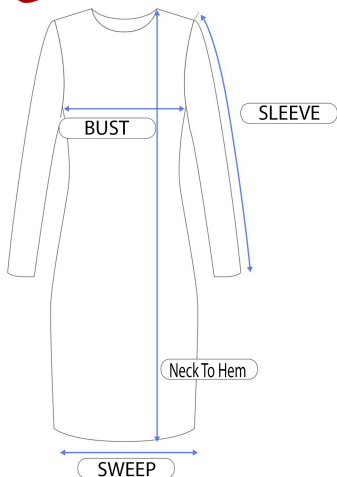

# 24 *Seven*

COMFORT APPAREL

R017608PST						
Size	Shoulder	Bust	Hip	Sweep	Sleeve	Neck To Hem
S	14	42	38	38	8	35
M	14.5	43	40	39	8.35	35.62
L	15	44	42	40	8.7	36.25
XL	15.5	45	44	41	9.05	36.88
1X	16.5	47	48	43	9.65	38.12

MADE IN USA

MACHINE WASH, COOL WATER, NO BLEACH, DRY FLAT, COOL IRON

92% poly, 8% spandex