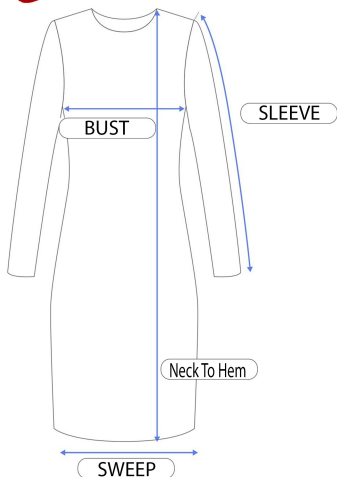

24 *Seven*

COMFORT APPAREL

R017608						
Size	Shoulder	Bust	Hip	Sweep	Sleeve	Neck To Hem
S	14	42	38	38	8	35
M	14.5	43	40	39	8.35	35.62
L	15	44	42	40	8.7	36.25
XL	15.5	45	44	41	9.05	36.88
1X	16.5	47	48	43	9.65	38.12

MADE IN USA

MACHINE WASH, COOL WATER, NO BLEACH, DRY FLAT, COOL IRON

92% poly, 8% spandex