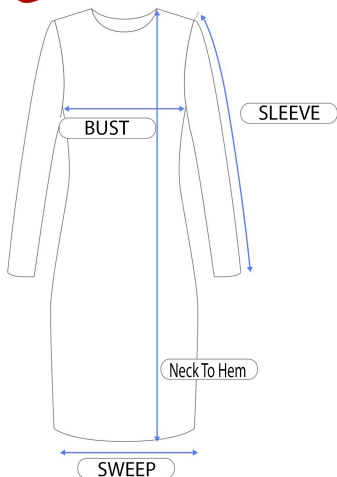

24

Seven

COMFORT APPAREL

R017607PFL				
Size	Bust	Hip	Sweep	Neck To Hem
S	26	50	157	36
M	27	52	158	36.62
L	28	54	159	37.25
XL	29	56	160	37.88
1X	31	60	162	39.12

MADE IN USA

MACHINE WASH, COOL WATER, NO BLEACH, DRY FLAT, COOL IRON

92% poly, 8% spandex