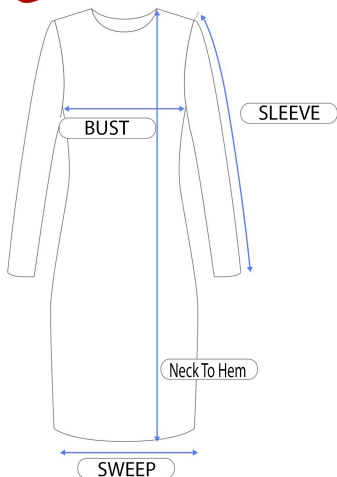

24

Seven

COMFORT APPAREL

R017607				
Size	Bust	Hip	Sweep	Neck To Hem
S	26	50	157	36
M	27	52	158	36.62
L	28	54	159	37.25
XL	29	56	160	37.88
1X	31	60	162	39.12

MADE IN USA

MACHINE WASH, COOL WATER, NO BLEACH, DRY FLAT, COOL IRON

95% RAYON, 5% SPANDEX