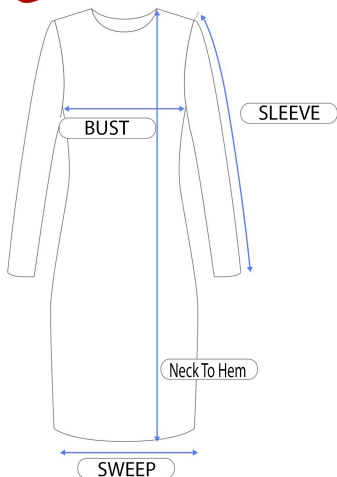

24

Seven

COMFORT APPAREL

R017605BPA			
Size	Bust	Sweep	Neck To Hem
S	26	50	44
M	27	51	44.62
L	28	52	45.25
XL	29	53	45.88
1X	31	55	47.12

MADE IN USA

MACHINE WASH, COOL WATER, NO BLEACH, DRY FLAT, COOL IRON

92% poly, 8% spandex