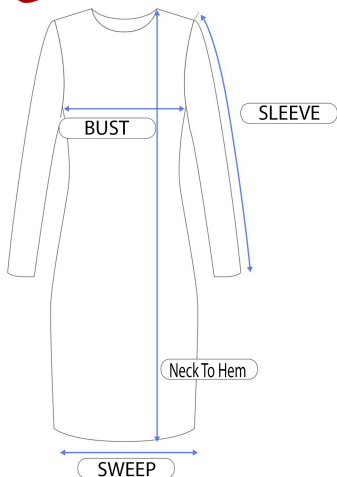

# Seven

COMFORT APPAREL

R017605			
Size	Bust	Sweep	Neck To Hem
S	26	50	44
M	27	51	44.62
L	28	52	45.25
XL	29	53	45.88
1X	31	55	47.12

MADE IN USA

MACHINE WASH, COOL WATER, NO BLEACH, DRY FLAT, COOL IRON

95% RAYON, 5% SPANDEX