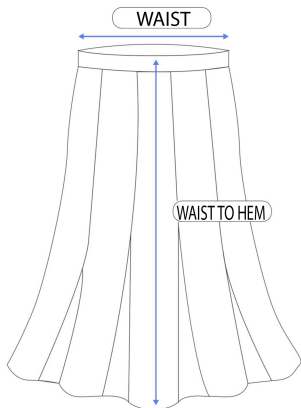

# Seven

COMFORT APPAREL

R017557DOT			
Size	Sweep	Waist	Waist To Hem
S	116	28	29
M	117	30	29.25
L	118	32	29.5
XL	119	34	29.75
1X	121	38	30.25

MADE IN USA

MACHINE WASH, COOL WATER, NO BLEACH, DRY FLAT, COOL IRON