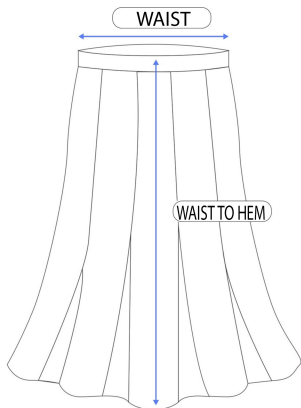

24

Seven

COMFORT APPAREL

R017557BWN			
Size	Sweep	Waist	Waist To Hem
S	116	28	29
M	117	30	29.25
L	118	32	29.5
XL	119	34	29.75
1X	121	38	30.25

MADE IN USA

MACHINE WASH, COOL WATER, NO BLEACH, DRY FLAT, COOL IRON