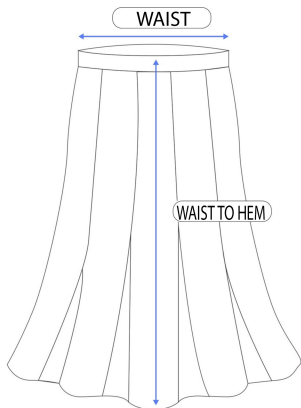

24

Seven

COMFORT APPAREL

R017544				
Size	Hip	Sweep	Waist	Waist To Hem
S	35	87	37	38
S	35	87	37	38
M	37	88	39	38.25
L	39	89	41	38.5
XL	41	90	43	38.75

MADE IN China

MACHINE WASH, COOL WATER, NO BLEACH, DRY FLAT, COOL IRON