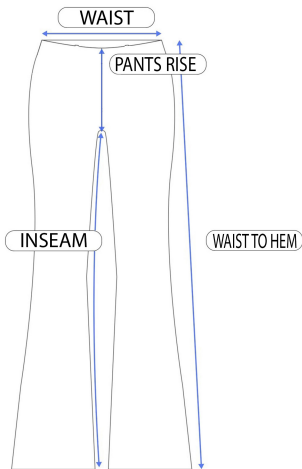

24

Seven

COMFORT APPAREL

R017529					
Size	Hip	Waist	Waist To Hem	Inseam	Pants Rise
S	10	24	29	21	10
M	12	26	29.25	21.5	10.5
L	14	28	29.5	22	11
XL	16	30	29.75	22.5	11.5
1X	20	34	30.25	23	12

MADE IN USA

MACHINE WASH, COOL WATER, NO BLEACH, DRY FLAT, COOL IRON

95% RAYON, 5% SPANDEX