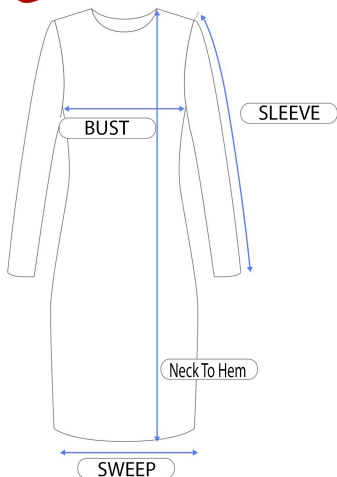

# Seven

COMFORT APPAREL

R017526PNA					
Size	Hip	Waist	Waist To Hem	Inseam	Pants Rise
S	38	31	38	30.5	10.5
M	40	33	38.25	31	11
L	42	35	38.5	31.5	11.5
XL	44	37	38.75	32	12
1X	48	41	39.25	32.5	12.5

MADE IN USA

MACHINE WASH, COOL WATER, NO BLEACH, DRY FLAT, COOL IRON

92% poly, 8% spandex