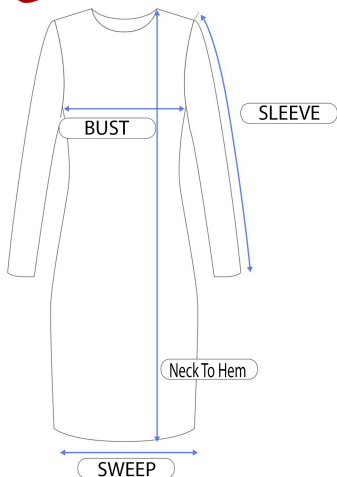

24 *Seven*

COMFORT APPAREL

R017526BLW					
Size	Hip	Waist	Waist To Hem	Inseam	Pants Rise
S	38	31	38	30.5	10.5
M	40	33	38.25	31	11
L	42	35	38.5	31.5	11.5
XL	44	37	38.75	32	12
1X	48	41	39.25	32.5	12.5

MADE IN USA

MACHINE WASH, COOL WATER, NO BLEACH, DRY FLAT, COOL IRON

92% poly, 8% spandex