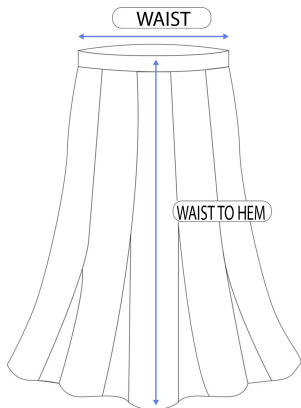

# Seven

COMFORT APPAREL

R017520				
Size	Hip	Sweep	Waist	Waist To Hem
S	34	81	24	25
M	36	82	26	25.25
L	38	83	28	25.5
XL	40	84	30	25.75
1X	44	86	34	26.25

MADE IN USA

MACHINE WASH, COOL WATER, NO BLEACH, DRY FLAT, COOL IRON