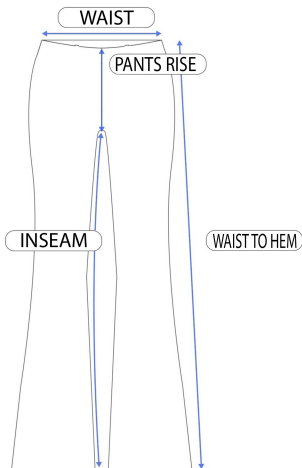

24

Seven

COMFORT APPAREL

R017516					
Size	Hip	Waist	Waist To Hem	Inseam	Pants Rise
S	35	23	28	18	7
M	37	25	28.25	18.5	7.5
L	39	27	28.5	19	8
XL	41	29	28.75	19.5	8.5
1X	45	33	29.25	20	9

MADE IN USA

MACHINE WASH, COOL WATER, NO BLEACH, DRY FLAT, COOL IRON

95% RAYON, 5% SPANDEX