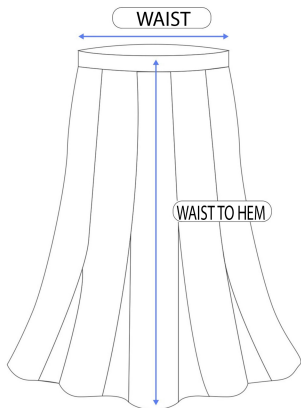

24 *Seven*

COMFORT APPAREL

R017512				
Size	Hip	Sweep	Waist	Waist To Hem
S	30	94	27	22
M	32	95	29	22.25
L	34	96	31	22.5
XL	36	97	33	22.75
1X	40	99	37	23.25

MADE IN USA

MACHINE WASH, COOL WATER, NO BLEACH, DRY FLAT, COOL IRON

95-percent rayon, 5-percent spandex