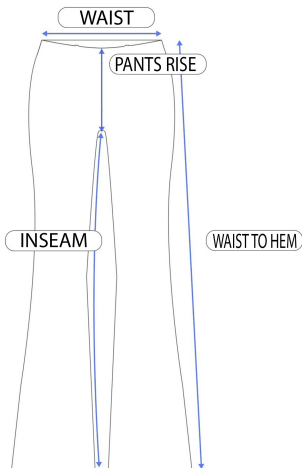

24

Seven

COMFORT APPAREL

R017511					
Size	Hip	Waist	Waist To Hem	Inseam	Pants Rise
S	35	33	39	31	8
M	37	35	39.25	31.5	8.5
L	39	37	39.5	32	9
XL	41	39	39.75	32.5	9.5
1X	45	43	40.25	33	10

MADE IN USA

MACHINE WASH, COOL WATER, NO BLEACH, DRY FLAT, COOL IRON

95-percent rayon, 5-percent spandex