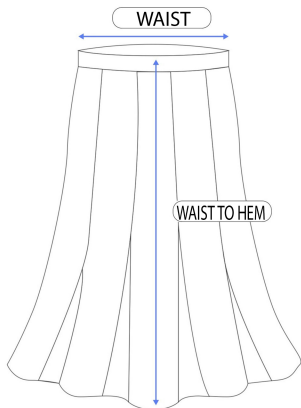

24

Seven

COMFORT APPAREL

R017510				
Size	Hip	Sweep	Waist	Waist To Hem
S	35	68	24	34
M	37	69	26	34.25
L	39	70	28	34.5
XL	41	71	30	34.75
1X	45	73	34	35.25

MADE IN USA

MACHINE WASH, COOL WATER, NO BLEACH, DRY FLAT, COOL IRON

95-percent rayon, 5-percent spandex