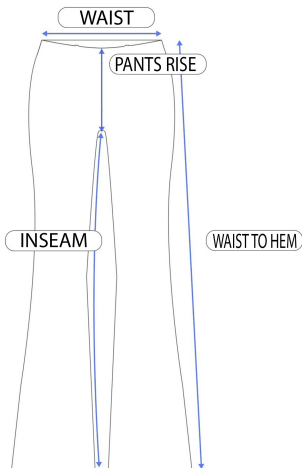

24 *Seven*

COMFORT APPAREL

| R017508RPR | | | |
|------------|-------|--------------|--------|
| Size | Waist | Waist To Hem | Inseam |
| S | 22 | 39 | 31 |
| M | 24 | 39.25 | 31.5 |
| L | 26 | 39.5 | 32 |
| XL | 28 | 39.75 | 32.5 |
| 1X | 32 | 40.25 | 33 |