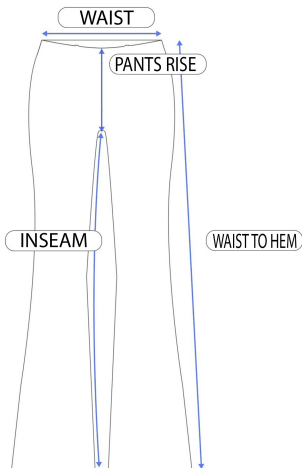

24

Seven

COMFORT APPAREL

R017508LRR			
Size	Waist	Waist To Hem	Inseam
S	22	39	31
M	24	39.25	31.5
L	26	39.5	32
XL	28	39.75	32.5
1X	32	40.25	33

MADE IN USA

MACHINE WASH, COOL WATER, NO BLEACH, DRY FLAT, COOL IRON

92% POLY, 8% SPANDEX